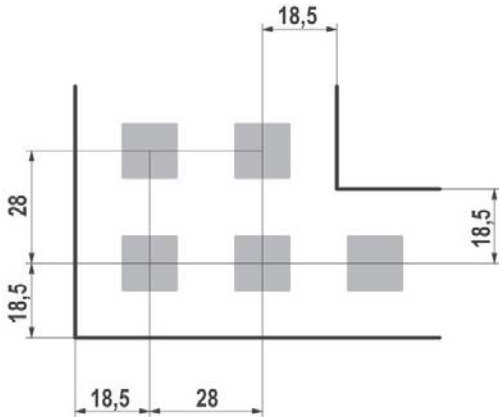

LUM 11/2006
4 / 4

Dimensional drawings

Minimum key and edge distances

Version with click actuator \varnothing 12.2

One color per key:

Two colors per key (version 1):

Two colors per key (version 2):

Three of four colors per key: