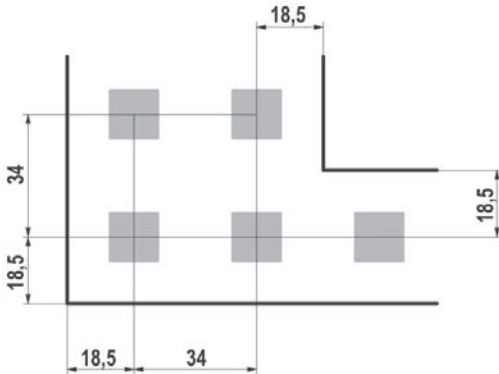

LUM 11/2006
4 / 4

Dimensional drawings

Minimum key and edge distances

Version with click actuator \varnothing 12.2

One color per key:

Two colors per key (version 1):

Two colors per key (version 2):

Three of four colors per key: