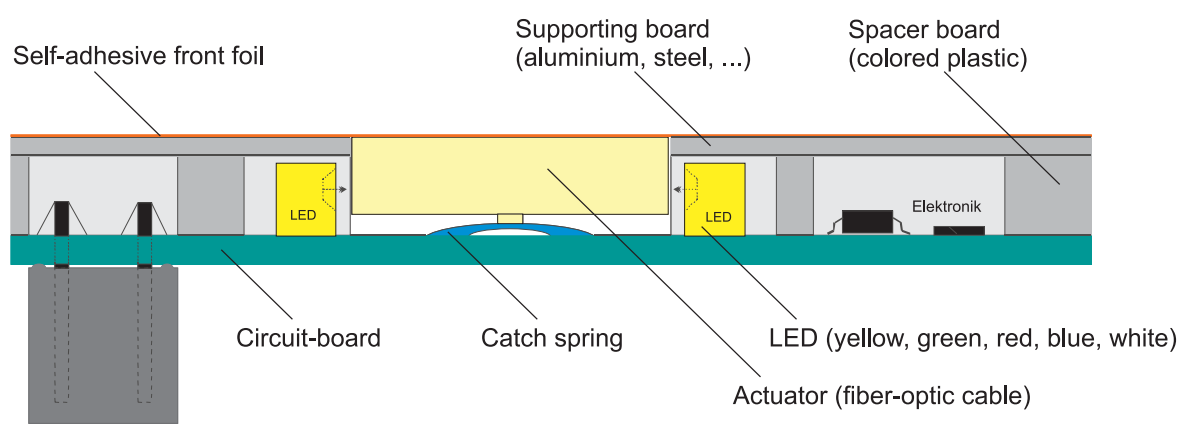

Multi-color illuminated keyboard

LUM 11/2006
 2 / 4

Design principle

Mechanical data

Actuation force Values dependent on front foil thickness	2.0 - 3.5 [N]
Max. mechanical loading Actuation with standard probe according to DIN 42115, actuation in the center, duration 1 minute	100 [N]
Actuation travel Version with click actuator Ø 12.2	0.5 - 0.6 [mm]
Service life According to DIN 42115 Version with click actuator Ø 12.2	1* 10 ⁶ actuations