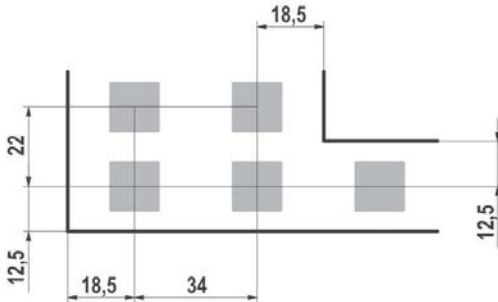

LUM 11/2006
4 / 4

Dimensional drawings

Minimum key and edge distances

Version with click actuator \varnothing 12.2

One color per key:

Two colors per key (version 1):

Two colors per key (version 2):

Three of four colors per key: