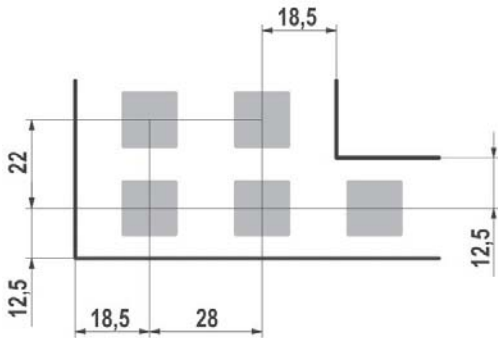

LUM 11/2006
4 / 4

Dimensional drawings

Minimum key and edge distances

Version with click actuator \varnothing 12.2

One color per key:

Two colors per key (version 1):

Two colors per key (version 2):

Three of four colors per key: